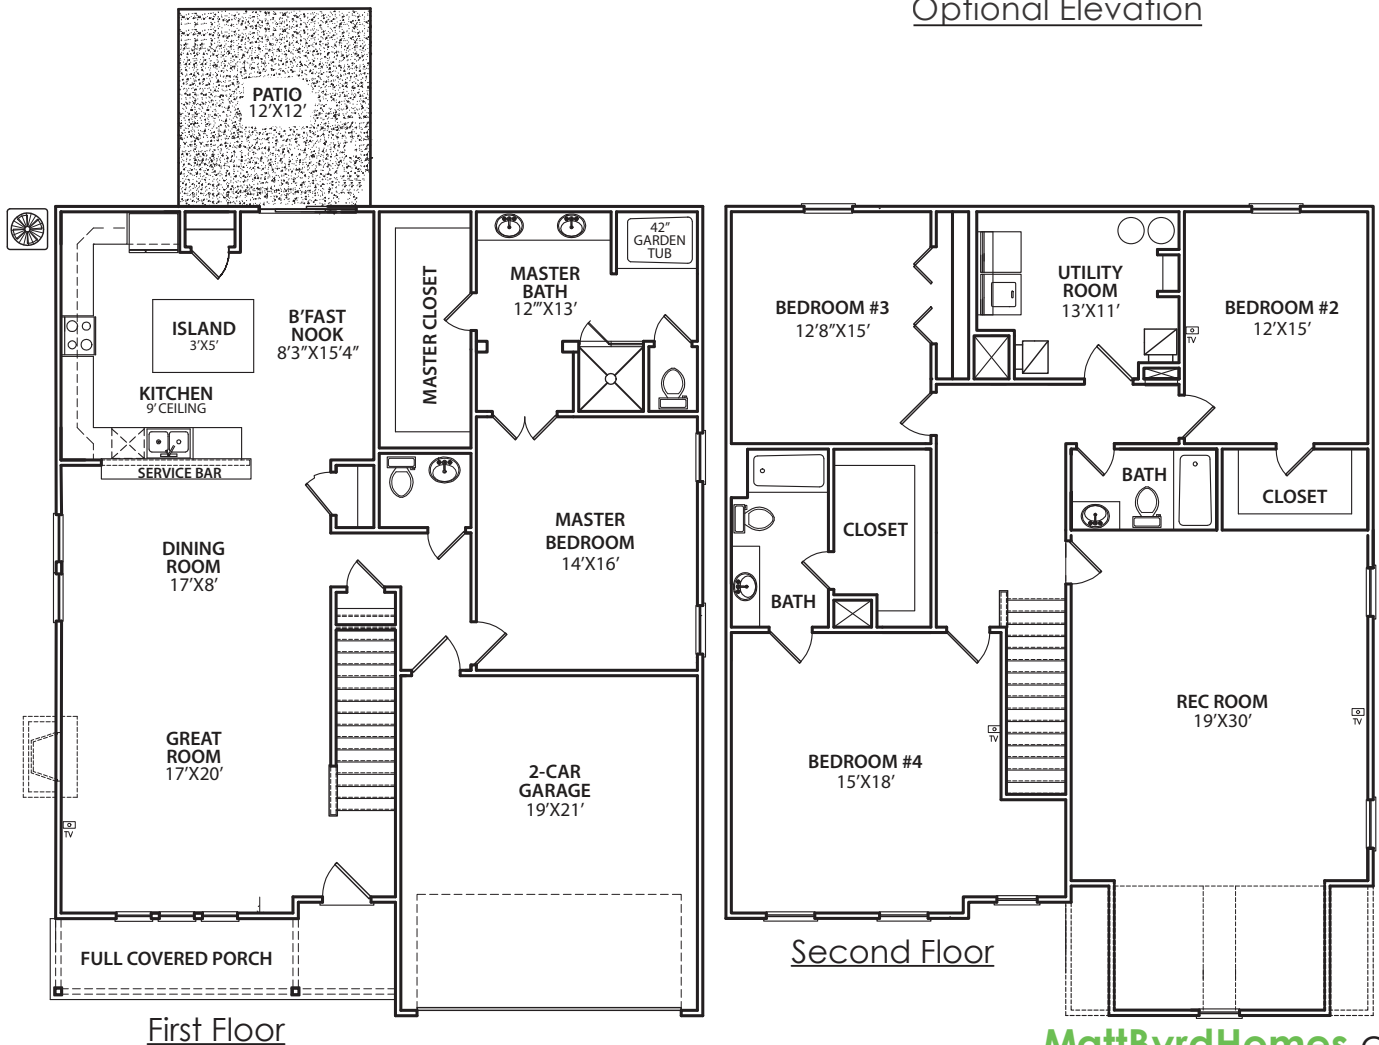

Matt Byrd HOMES

THE 3256 PLAN

4 Bedrooms | 3.5 Baths
3256 Sq. Ft.

Optional Elevation

MattByrdHomes.com

Floor plan and elevation are for illustrative purpose and not intended for contractual purpose. Square footages are approximate and are subject to change without notice. Home site selection may determine floor plan layout. Square footage should not be relied upon for any reason. Plan is property of the builder. Builder will not discriminate on the basis of race color religion national origin sex handicap or familial status.
Revised | 04.05.2021