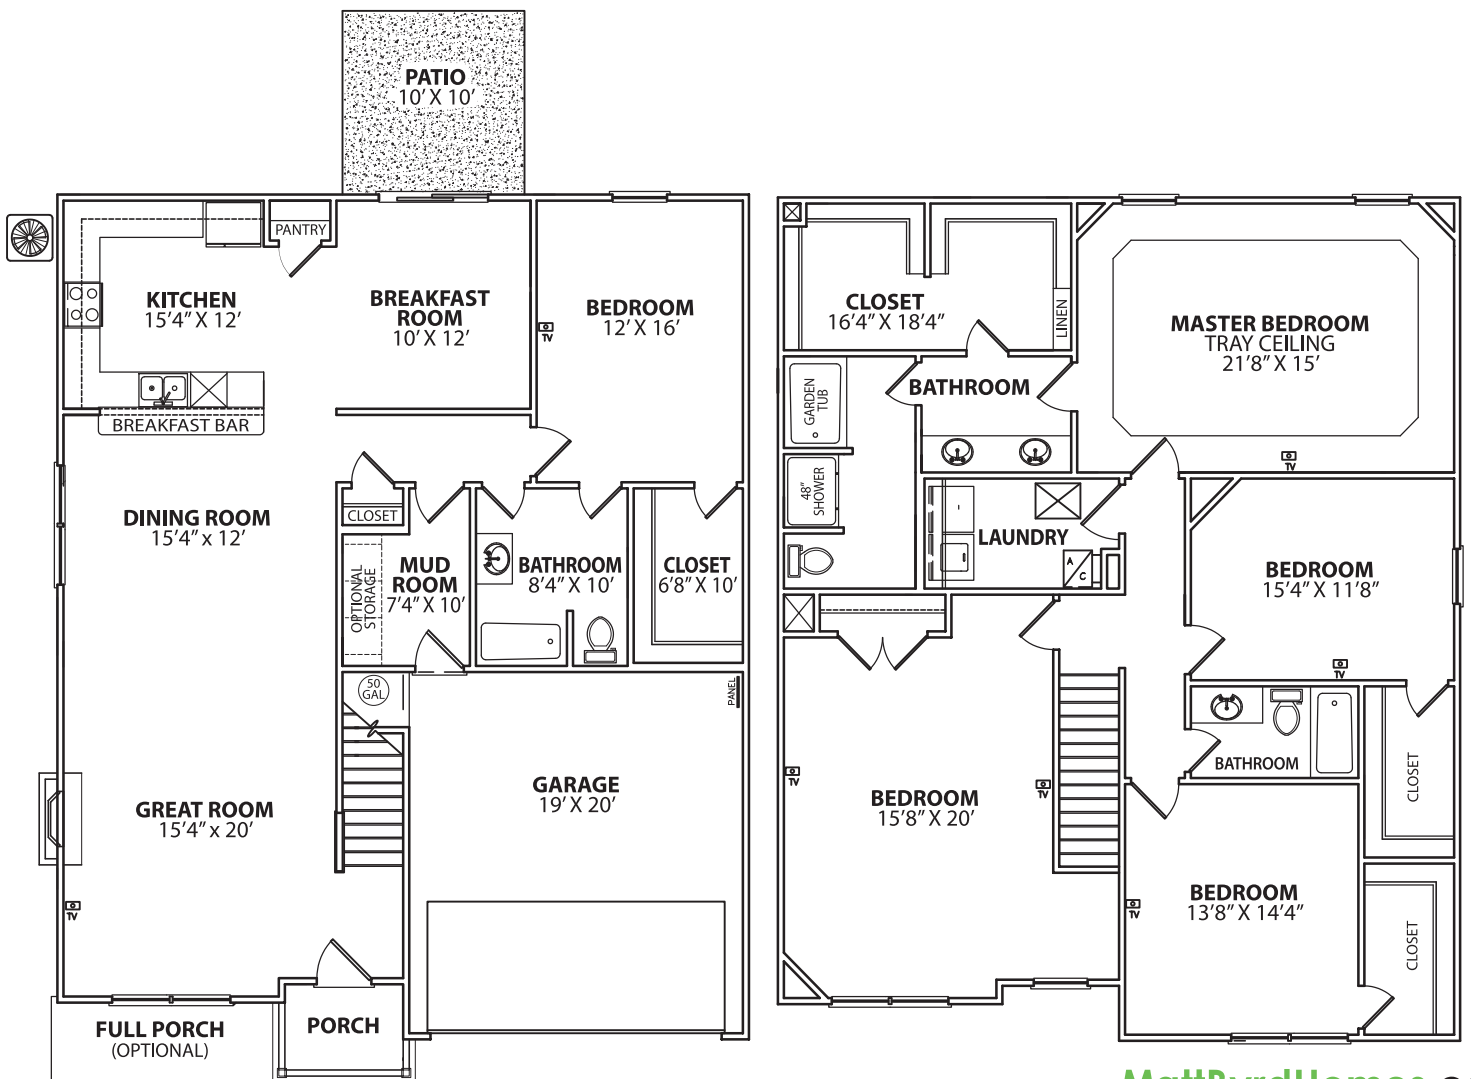

Matt Byrd HOMES

THE 3000 PLAN

5 Bedrooms | 3 Baths
3000 Sq. Ft.

MattByrdHomes.com

Floor plan and elevation are for illustrative purpose and not intended for contractual purpose. Square footages are approximate and are subject to change without notice. Home site selection may determine floor plan layout. Square footage should not be relied upon for any reason. Plan is property of the builder. Builder will not discriminate on the basis of race color religion national origin sex handicap or familial status.